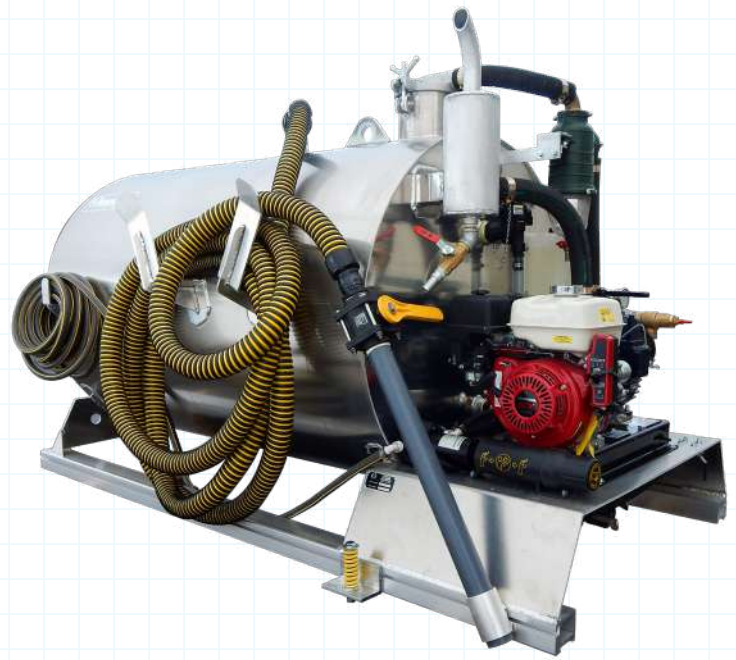

300, 450, 550 and 650 gallons

VACUUM PUMP OPTIONS

Masport HXL3V with Honda gas engine
Masport HXL4V with Honda gas engine
Conde SDS6 with Honda gas engine
Conde Super 6 with Honda gas engine

EXTRUDED SKIDS

Adjustable spring mount

WASHDOWN PUMP

Whale washdown pump
50' garden hose

ANTI-CORROSION INSERTS

For aluminum tanks
Zinc anode rods
Protection from salt and other chemicals

QUICK TURNAROUND

All sizes in stock
Most available to ship in 48 hours

OPTIONAL FRONT-HOSE SHIELD

Top fill with 30' of suction hose

GREAT START-UP OR BACK-UP UNIT

THE AUTHENTIC "SLIDE-IN WAREHOUSE"
UNITS ON HAND AND READY TO SHIP

EXTRUDED SKIDS WITH
ADJUSTABLE SPRING MOUNT

OPTIONAL FRONT-HOSE SHIELD